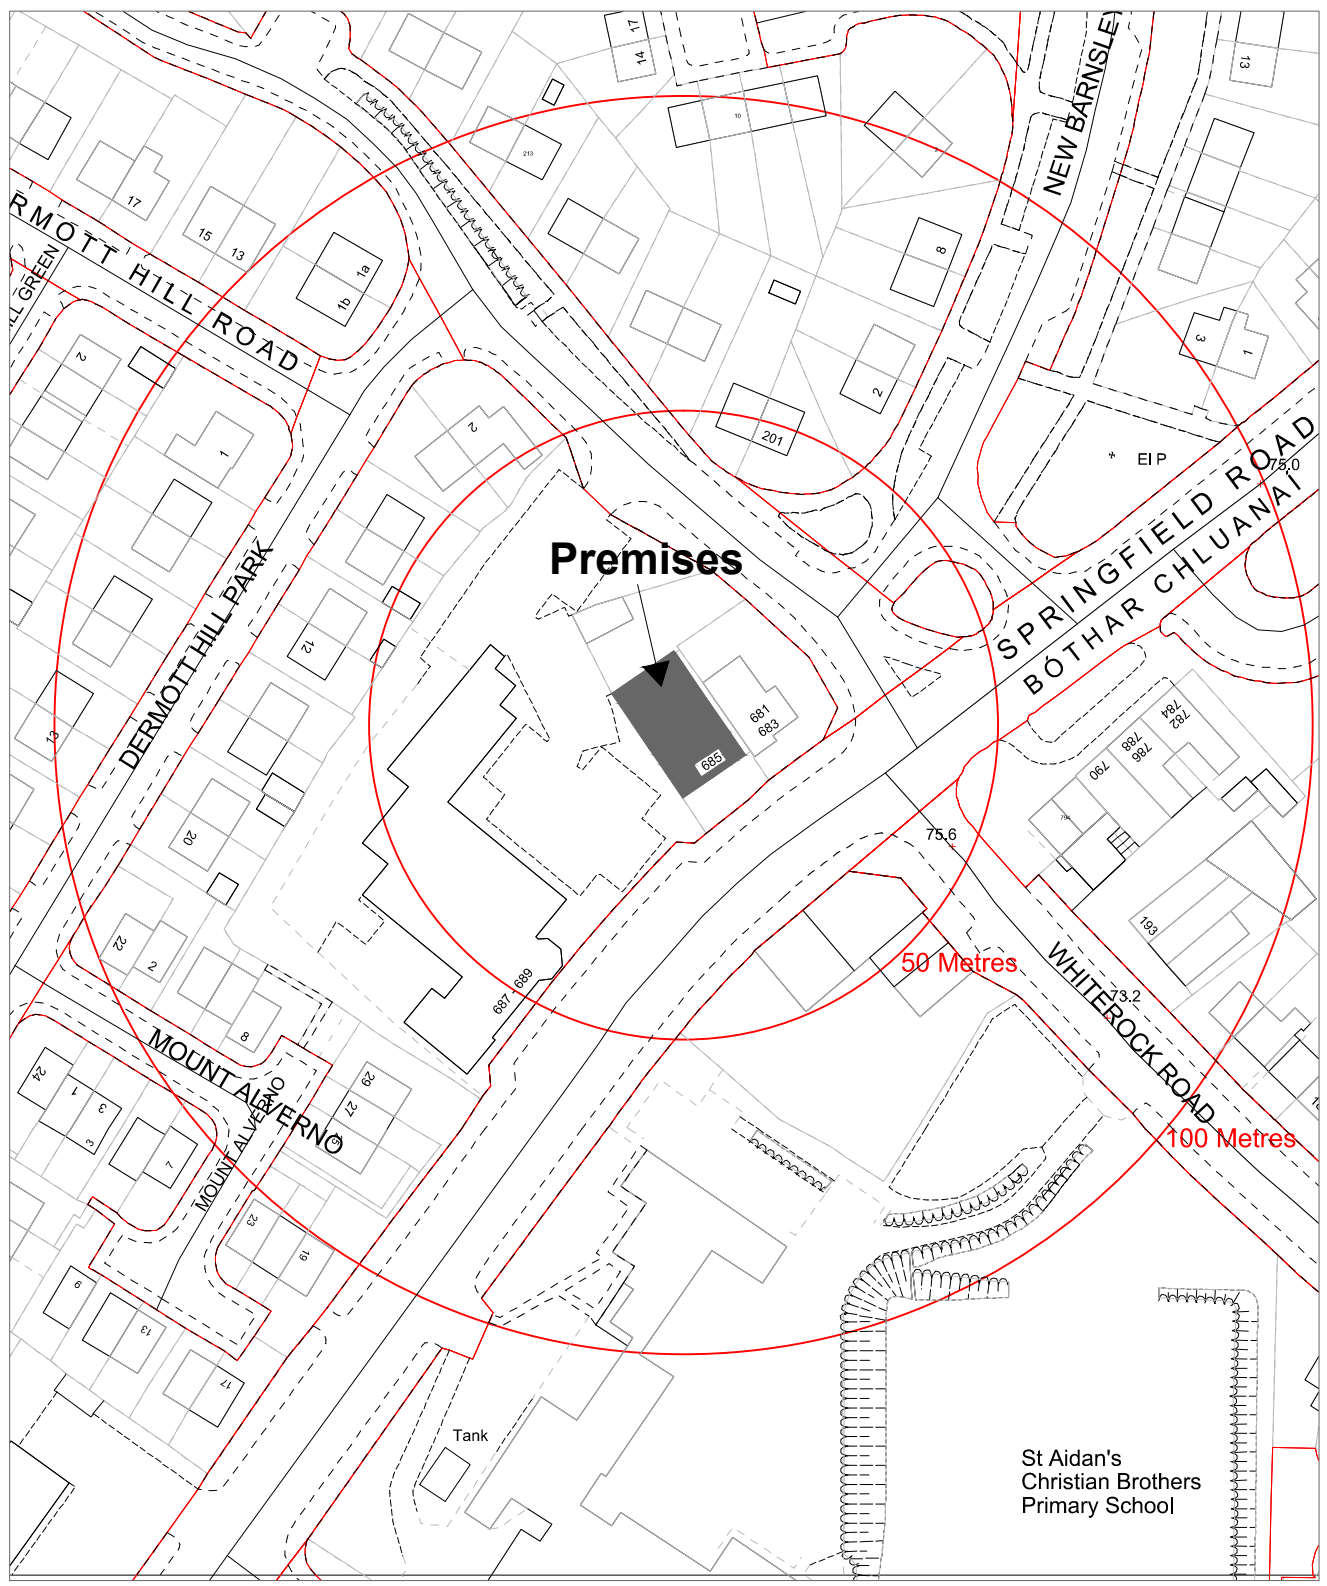

# Building Control Service

Belfast Mapping Data v3.0  
Prepared by I.S.B.  
Based upon the Ordnance Survey  
Of Northern Ireland map with the  
permission of the Director & Chief Executive.  
© CROWN COPYRIGHT 2003

## Appendix 2

DRAWN BY MT  
DATE 12/05/2016

**Caulfields Bar**  
**685 Springfield Road**

SCALE 1:1250